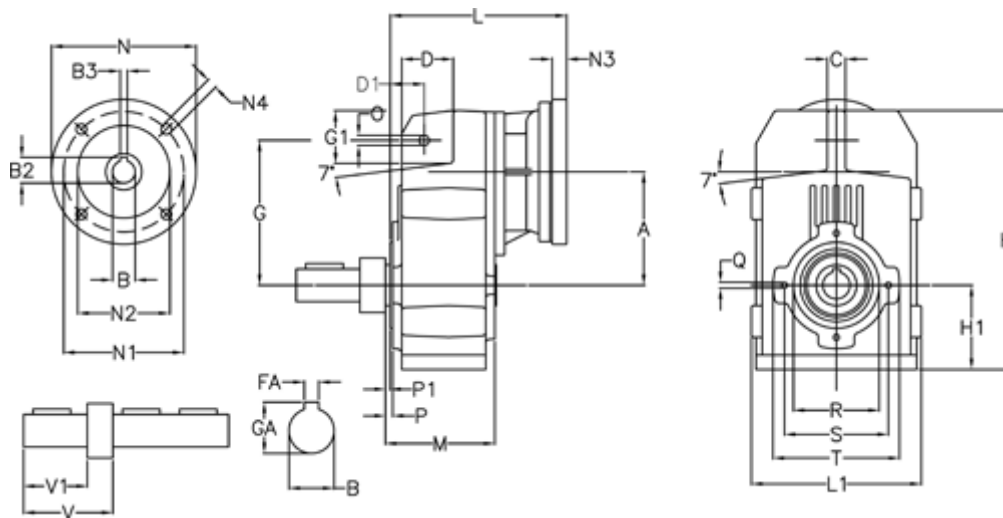

Article number: 29560200941240
 Description: Shaft mounted gear
 A252R-9,4-P100B5

Measures

A = 128.75	FA = 10	M = 135.5	Q = M10x14
B = 35	G = 162	N = 250	R = 110
B1 = 28	G1 = 58.0	N1 = 215	S = 130
B2 = 31.3	GA = 38.0	N2 = 180	T = 150
B3 = 8	H = 290.5	N4 = M12x16	V = 93.0
C = 20	H1 = 93.5	O = 13	V1 = 60
D = 57.0	L = 242.5	P = 6.0	
D1 = 43.5	L1 = 188	P1 = 3.5	